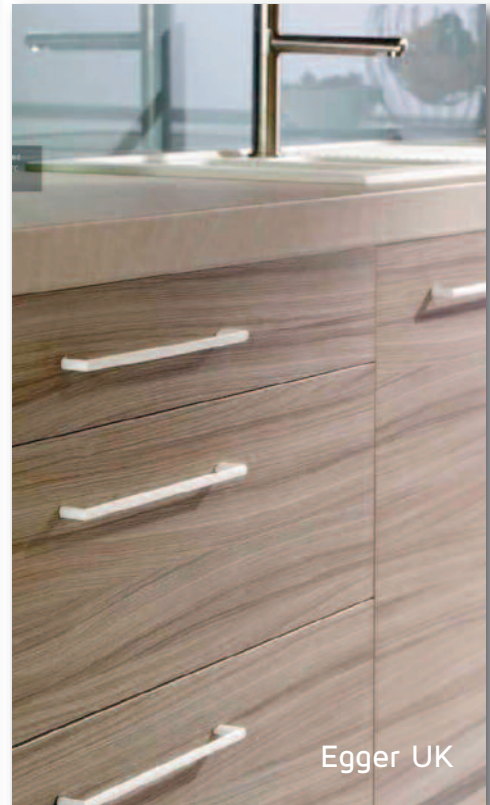

Egger UK

Egger UK

Contact us now for more details:

Unit 2, Wyre Street, Padiham, Lancashire, BB12 8DF

www.basicallytrade.co.uk

sales@basicallytrade.co.uk

Office 01282 816434 •