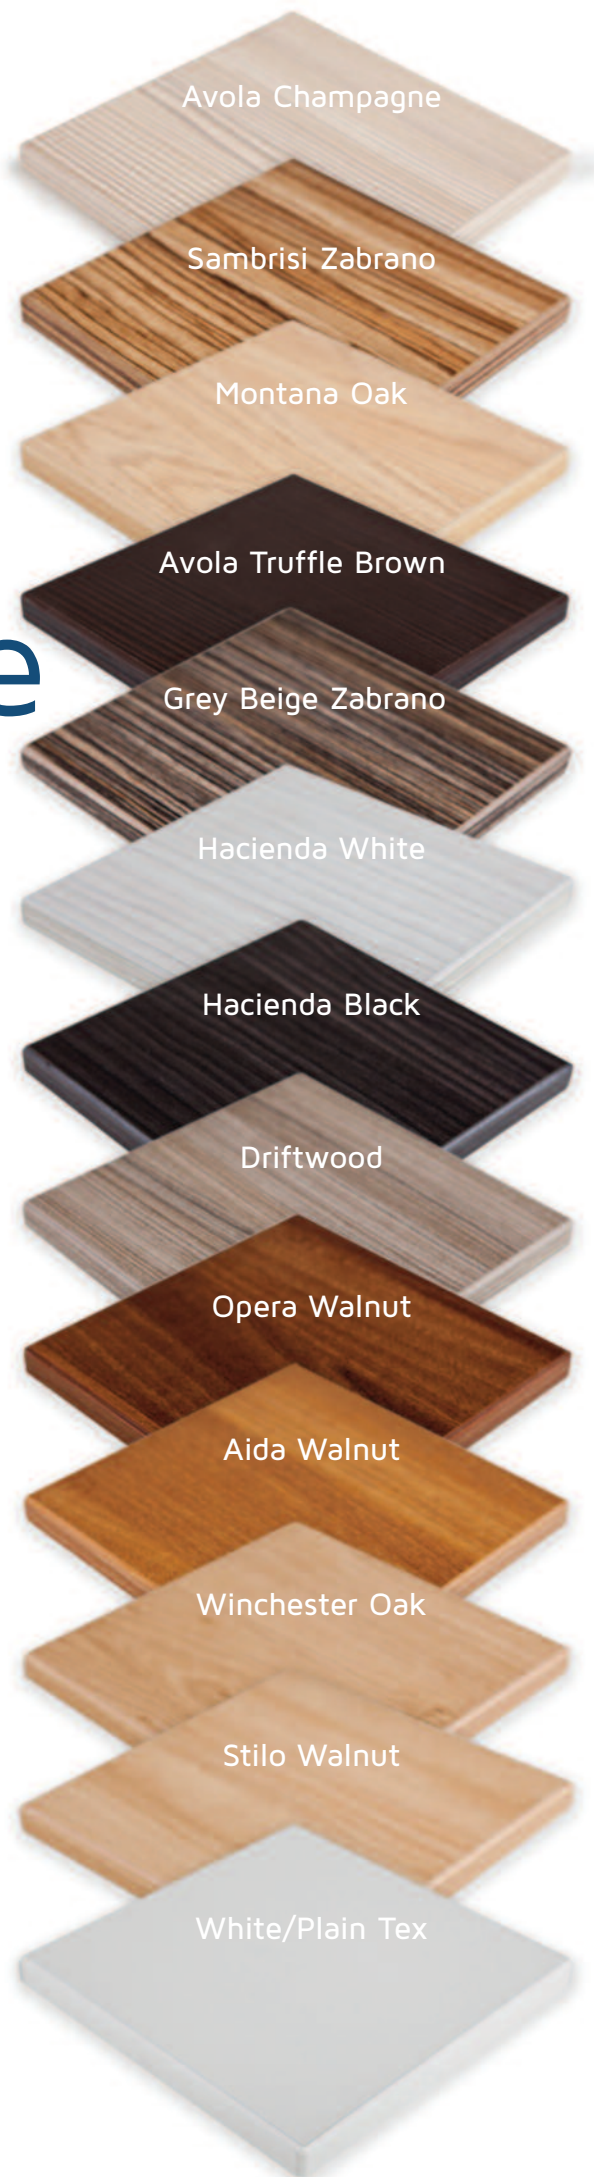

PVC edged door range

If you're looking for a contemporary style door but you're working to a budget, then this is the range of doors for you!

All doors are a flat slab style made from MFC (melamine-faced chipboard) with a 2mm PVC colour co-ordinated edging.

This is a hardwearing product which is ideal for any application such as kitchens, bedrooms, bathrooms and studies. There are 13 colours available as standard, but other colours are available on request.

The new textured doors are proving a popular choice – colours include Zebrano, Champagne, Truffle Brown & White Avola, Driftwood and Hacienda Black & White.

Samples are available on request.

PVC edged bedroom doors