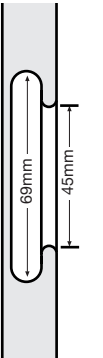

## Parapan<sup>®</sup> Front Faced Finger Pull Handles

Below is a choice finger pull handles.

**Please note:** Front finger pulls not available on curved Parapan<sup>®</sup> doors.

**Front Scooped  
Finger Pull**  
FF11

**Front View**

**Cross Section**

**Front Faced  
Finger Pull**  
FF12

**Front View**

**Cross Section**

**Round Finger  
Pull Cut Out**  
FF13

(can be located anywhere  
on face of door)

**Front View**

**Cross Section**

**Curved Finger Pull  
Cut Out**  
FF14

(can be located anywhere  
on face of door)

**Front View**

**Cross Section**

**1mm Radius Edge**  
FF01/A

**2mm Radius Edge**  
FF01/B

**3mm Radius Edge**  
FF01/C

**6mm Radius Edge\***  
FF01/D

**Straight Finger Pull**  
FF04

**Curved Finger Pull 15mm Radius**  
FF02

**Front Curved Finger Pull**  
FF09