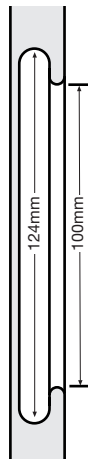

## Parapan<sup>®</sup> Front Faced Finger Pull Handles

Below is a choice finger pull handles.

**Please note:** Front finger pulls not available on curved Parapan<sup>®</sup> doors.

**Front Scooped  
Finger Pull**  
FF11

**Front View**

**Cross Section**

**Front Faced  
Finger Pull**  
FF12

**Front View**

**Cross Section**

**Round Finger  
Pull Cut Out**  
FF13

(can be located anywhere  
on face of door)

**Front View**

**Cross Section**

**Curved Finger Pull  
Cut Out**  
FF14

(can be located anywhere  
on face of door)

**Front View**

**Cross Section**

**1mm Radius Edge**  
FF01/A

**2mm Radius Edge**  
FF01/B

**3mm Radius Edge**  
FF01/C

**6mm Radius Edge\***  
FF01/D

**Straight Finger Pull**  
FF04

**Curved Finger Pull 15mm Radius**  
FF02

**Front Curved Finger Pull**  
FF09