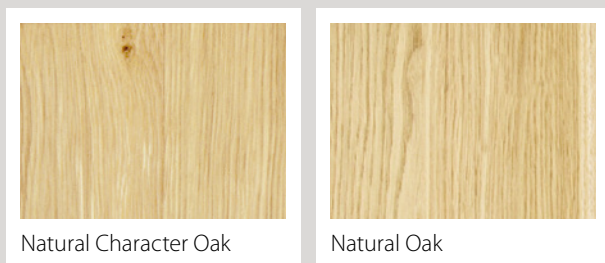

SOLID TIMBER

Colour reproduction: due to variables between photographic and print processes, colour may vary from the actual product supplied. Swatches are available to order from your retailer.