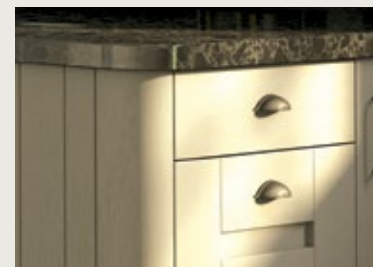

Tangent Cornice
Available in Camden, Ludlow & Wilton

Bullnose Cornice/Pelmet
Available in Camden, Ludlow & Wilton

Chunky Surround Feature
Available in all ranges

T&G End Panel & Curved Corner Feature
Available in Ludlow Cream & Wilton
excluding Woodgrain White/Paintable

Curved Corner Feature & Tangent Cornice
Available in Wilton
excluding Woodgrain White/Paintable

Trim Rail shown with Cornice
Available in Ludlow Cream & Wilton

Internal Corner Post
Available in Lacarre, Rothwell & Malton

External Corner Post
Available in Lacarre, Rothwell & Malton

Curved Door
Available in all ranges
excluding Ludlow Gloss Cream

Internal Curved Doors
Available in Lacarre

Curved Chunky Surround Feature
Available in all ranges
*excluding Ludlow Gloss Cream,
Wilton Woodgrain White/Paintable*

Glazed Doors
Available in Camden, Ludlow & Wilton

**Aluminium Frame Glazed Doors
with Obscure Glass** Available in all ranges

Plain End Panel
Available in all ranges

T&G End Panel
Available in Ludlow Cream & Wilton
excluding Woodgrain White/Paintable