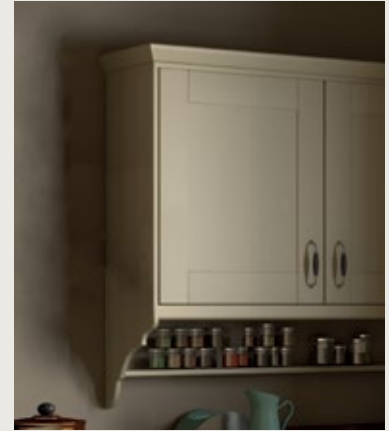

Glazed Doors
Available in Camden, Ludlow & Wilton

**Aluminium Frame Glazed Doors
with Obscure Glass** Available in all ranges

Plain End Panel
Available in all ranges

T&G End Panel
Available in Ludlow Cream & Wilton
excluding Woodgrain White/Paintable

Profiled End Panel
Available in Lacarre, Rothwell & Malton

Plain/T&G Scroll End Panel (Plain shown)
Available in Ludlow Cream & Wilton *excluding Woodgrain White/Paintable*

Mantle
Available in Ludlow Cream & Wilton *excluding Woodgrain White/Paintable*