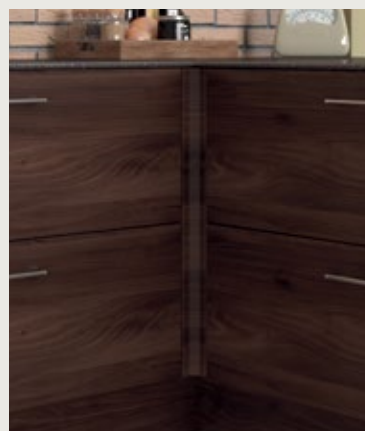

Tangent Cornice
Available in Camden, Ludlow & Wilton

Bullnose Cornice/Pelmet
Available in Camden, Ludlow & Wilton

Chunky Surround Feature
Available in all ranges

T&G End Panel & Curved Corner Feature
Available in Ludlow Cream & Wilton
excluding Woodgrain White/Paintable

Curved Corner Feature & Tangent Cornice
Available in Wilton
excluding Woodgrain White/Paintable

Trim Rail shown with Cornice
Available in Ludlow Cream & Wilton

Internal Corner Post
Available in Lacarre, Rothwell & Malton

External Corner Post
Available in Lacarre, Rothwell & Malton

Curved Door
Available in all ranges
excluding Ludlow Gloss Cream

Internal Curved Doors
Available in Lacarre

Curved Chunky Surround Feature
Available in all ranges
*excluding Ludlow Gloss Cream,
Wilton Woodgrain White/Paintable*