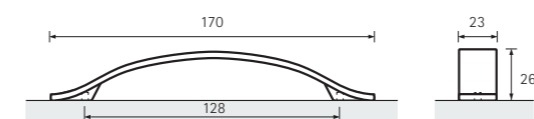

1. Bright chrome plated
2. Brushed stainless-steel look

		☐
1	9 065 611	30
2	9 065 612	30