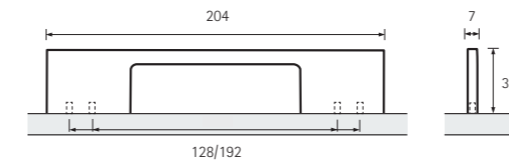

	→	↔	⊥
1	9 113 501		30
2	9 113 503		30
3	9 113 502		30

Rialto

1. Bright chrome plated
2. Brushed stainless-steel look

	→	↔	⊥
1	9 097 953		25
2	9 097 950		25

Velitra

Brushed stainless-steel look

	→	↔	⊥
	0 115 018		50