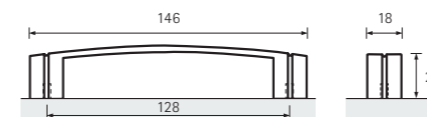

1. Antique silver look
2. Pewter look

		□
1	0 115 332	50
2	0 115 266	50