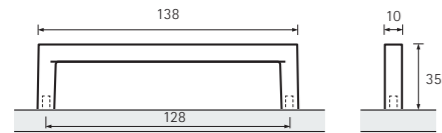

Utinum

Brushed stainless-steel look

		□
9 109 703		50

Baldone

1. Bright chrome plated

2. Matt chrome plated

3. Brushed stainless-steel look

		□	□	□	□	□
1	9 995 546	96	102	12	26	40
1	9 995 547	128	134	12	26	30
1	9 995 780	160	166	12	26	30
1	9 995 548	256	262	15	29	25
2	9 995 482	96	102	12	26	40
2	9 995 480	128	134	12	26	30

Belluno

1. Bright chrome plated

2. Matt chrome plated

3. Brushed stainless-steel look

		□	□	□	□	□
1	0 043 643	96	28	130	30	
1	0 043 503	160/192	30	200	40	
1	0 043 506	224/256	30	267	25	
2	0 043 642	96	28	130	30	
2	0 043 502	160/192	30	200	40	

Brema

Brushed stainless-steel look

		□	□	□
9 118 858	96	138	25	
9 069 890	128	170	25	
9 069 893	160	202	25	
9 070 104	192	234	25	
9 070 106	224	266	25	
9 070 107	256	298	30	
9 070 108	288	330	30	
9 070 109	352	394	20	
9 070 110	416	458	20	
9 070 112	448	490	20	
9 070 113	640	682	15	

Bona

1. Bright chrome plated

2. Brushed stainless-steel look

		□
1	9 070 520	75
2	9 070 523	75