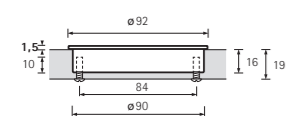

Touch-in, modular

1. Bright chrome plated

2. Brushed stainless-steel look

1	9 086 694	25
2	9 086 693	25

Touch-in, modular

1. Bright chrome plated

2. Brushed stainless-steel look

1	9 086 692	25
2	9 086 691	25