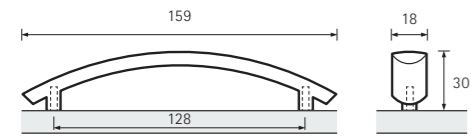

1. Matt chrome plated
2. Brushed stainless-steel look

		☐
1	9 070 518	75
2	9 070 528	75