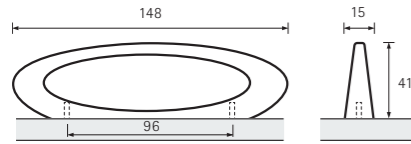

Neapolis

1. Bright chrome plated
2. Brushed stainless-steel look

		☐
1	0 115 122	25
2	9 114 747	25

Coria

1. Bright chrome plated
2. Matt chrome plated

Felina

1. Bright chrome plated
2. Brushed stainless-steel look

		☐
1	9 113 373	15
2	9 113 371	15

Fectio

1. Matt chrome plated
2. Brushed stainless-steel look

		☐
1	9 112 615	50
2	9 112 613	50

Bathia

1. Bright chrome plated
2. Brushed stainless-steel look

				☐
1	9 070 492	96	118	50
1	9 070 508	128	151	50
2	9 070 493	96	118	50
2	9 070 516	128	151	50

Borgoa

1. Bright chrome plated
2. Matt chrome plated

3. Matt nickel plated
4. Stainless steel look