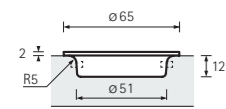

Aboa

Brushed stainless steel

	☐
9 070 138	25

Athena

1. Bright chrome plated
2. Aluminium look
3. Brushed stainless-steel look

	☐
1 9 065 425	20
2 9 065 427	20
3 9 065 426	20

Tolfo

1. Bright chrome plated
2. Brushed stainless-steel look

	☐
1 9 097 900	25
2 9 097 899	25

Issa

Brushed stainless-steel look

	☐
0 115 312	50

Almus

1. Bright chrome plated
2. Matt chrome plated

3. Matt nickel plated
4. Brushed stainless-steel look

	☐
1 9 112 583	50
2 9 112 590	50
3 9 112 588	50
4 9 114 036	50

Cirpi

1. White
2. Bright chrome plated

3. Matt chrome plated
4. Matt nickel plated

	☐
1 9 070 589	30
2 9 070 585	30
3 9 070 581	30
4 9 070 586	30