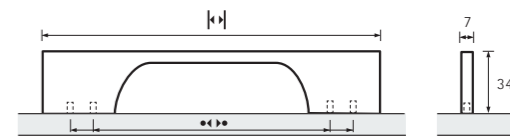

1. Bright chrome plated
2. Brushed stainless-steel look

	→	↔	⊥
1	9 071 927	160/192	232 50
1	9 071 930	224/256	296 50
2	9 071 926	160/192	232 50
2	9 071 929	224/256	296 50