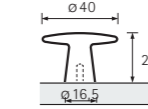

	☐
1 9 065 425	20
2 9 065 427	20
3 9 065 426	20

Tolfo

1. Bright chrome plated
2. Brushed stainless-steel look

	☐
1 9 097 900	25
2 9 097 899	25

Issa

Brushed stainless-steel look

	☐
0 115 312	50

Almus