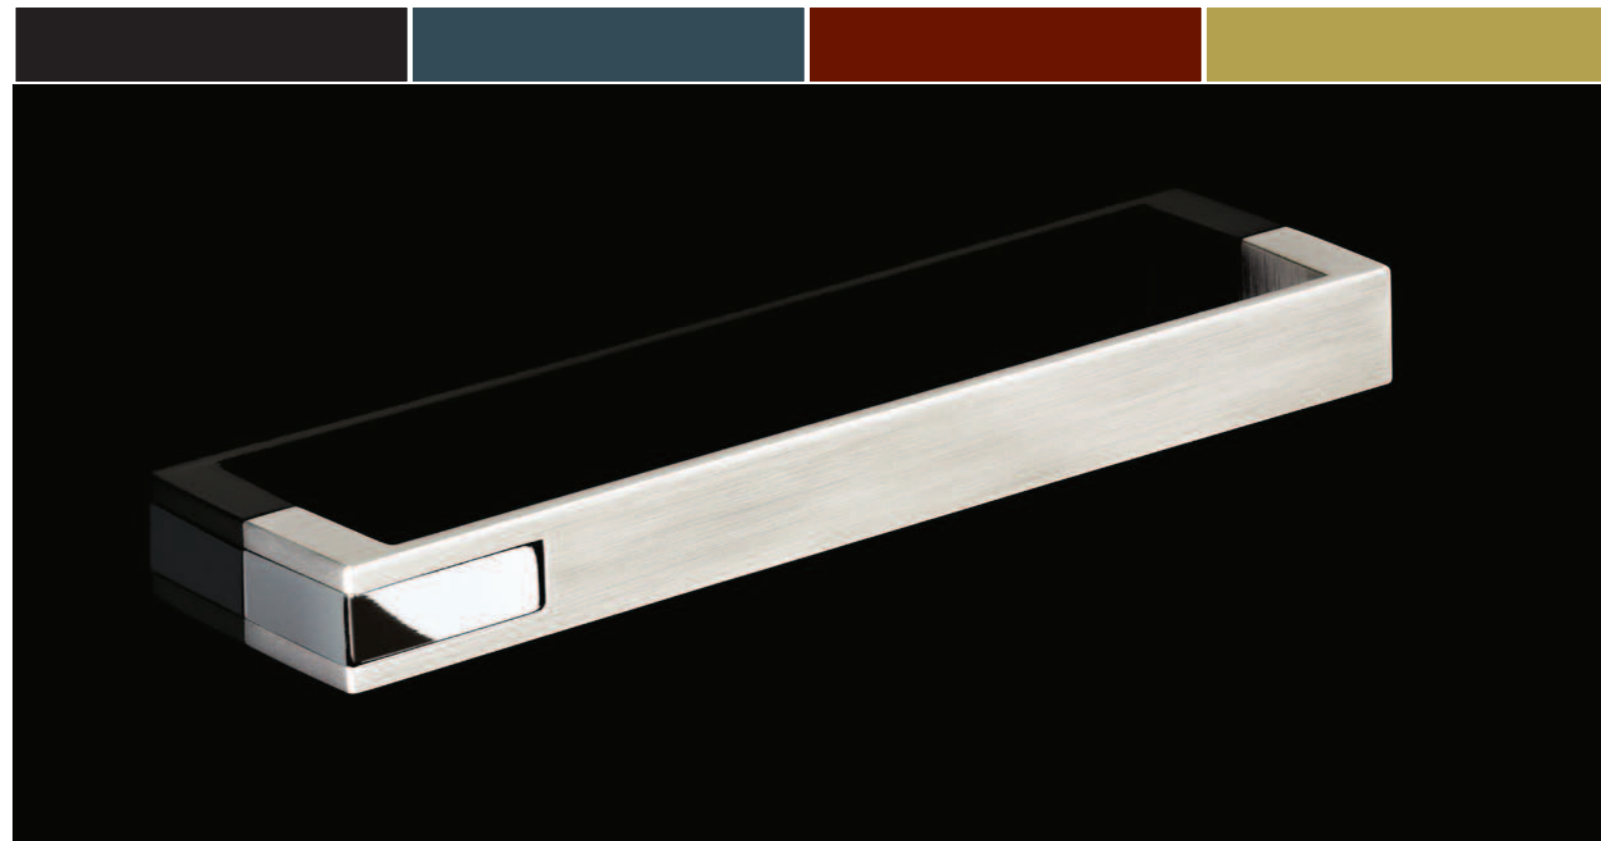

Lupia

Brushed stainless-steel look

		☐
	0 115 073	25

Itala

- 1. White clear acrylic/ Bright chrome plated

- 2. Patterned white acrylic/ Bright chrome plated

- 3. Black clear acrylic/ Bright chrome plated

		☐
1	9 113 549	64 25
1	9 113 545	192 15
2	9 113 546	192 15
3	9 113 548	64 25
3	9 113 544	192 15