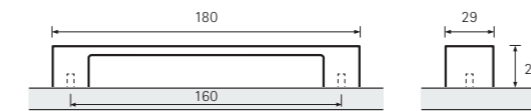

Solda

1. Bright chrome plated
2. Brushed stainless-steel look

		☐
1	9 113 404	20
2	9 113 403	20

Londa

1. Bright chrome plated
2. Brushed stainless-steel look

		☐
1	9 113 397	20
2	9 113 396	20

Matera

1. Bright chrome plated
2. Stainless steel look
3. Gold look

		☐
1	9 113 400	20
2	9 113 402	20
3	9 113 399	20

Sovana

- Bright chrome plated

		☐
	9 113 703	50