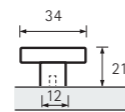

Vectis

1. Matt chrome plated
2. Brushed stainless-steel look

		☐
1	9 070 518	75
2	9 070 528	75

Arimini

1. Bright chrome plated / white plastic
2. Bright chrome plated / black plastic

		☐
1	9 113 719	100
2	9 112 664	100

Intra

1. Bright chrome plated/ Matt chrome plated
2. Matt chrome plated/ Bright chrome plated
3. Brushed stainless-steel look/ Bright chrome plated

		☐
1	9 113 800	25
2	9 105 737	25
3	9 105 735	25

Lupia

Brushed stainless-steel look

		☐
	0 115 073	25

Itala

1. White clear acrylic/ Bright chrome plated

2. Patterned white acrylic/ Bright chrome plated

3. Black clear acrylic/ Bright chrome plated

		☐
1	9 113 549	64 25
1	9 113 545	192 15
2	9 113 546	192 15
3	9 113 548	64 25
3	9 113 544	192 15