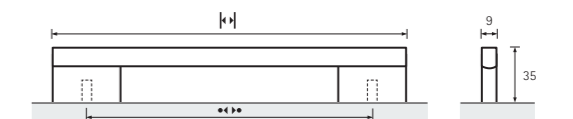

Zenga

1. Bright chrome plated
2. Brushed stainless-steel look

		☐
1	9 105 742	25
2	9 105 743	25

Zenga

1. Bright chrome plated
2. Brushed stainless-steel look

		☐
1	9 105 746	25
2	9 105 747	25

Genoa

1. Bright chrome plated
2. Brushed stainless-steel look

		☐
1	9 065 611	30
2	9 065 612	30

Imperia

Brushed stainless-steel look

		☐	
9 995 585	192	220	40
9 995 586	224	252	40
9 995 587	320	348	40
9 995 588	448	476	40
9 995 589	541	569	40
9 995 590	560	588	40