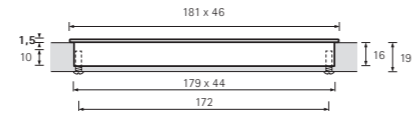

Touch-in, ready to install

1. Bright chrome plated

2. Brushed stainless-steel look

1	9 086 690	25
2	9 086 689	25

Touch-in, ready to install

1. Bright chrome plated

2. Brushed stainless-steel look

1	9 086 688	25
2	9 086 687	25