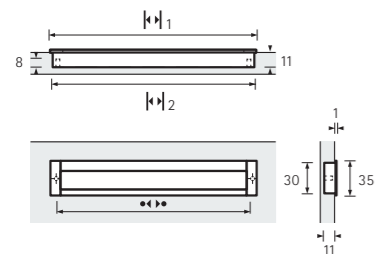

Aluminium look

		□
9 071 060	96 111 107 25	
9 071 071	128 143 139 25	
9 071 073	160 175 171 25	
9 071 075	192 207 203 25	
9 071 079	256 271 267 50	
9 071 082	320 335 331 50