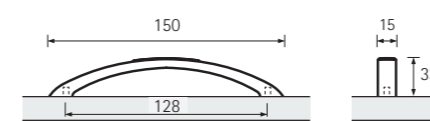

Potovio

	☐
9 112 650	50

Luro

	☐
0 115 275	96 106 50
9 112 601	128 138 50

Egara

1. Brushed pewter look
2. Brushed antique brass look
3. Brushed antique bronze look

	☐
1	9 071 720 20
2	9 071 719 20
3	9 071 718 20

Vesontio

	☐
9 112 635	25

Tarraco

Pewter look

	☐
9 112 607	40

Olisipo

	☐
0 115 374	25

Bracara

	☐
9 112 600	50

Bruxella

	☐
9 112 619	50