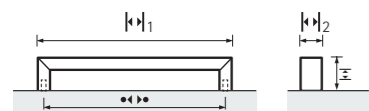

Utinum

Brushed stainless-steel look

		□
9 109 703		50

Baldone

1. Bright chrome plated

2. Matt chrome plated

3. Brushed stainless-steel look

		□	□	□	□	□
1	9 995 546	96	102	12	26	40
1	9 995 547	128	134	12	26	30
1	9 995 780	160	166	12	26	30
1	9 995 548	256	262	15	29	25
2	9 995 482	96	102	12	26	40
2	9 995 480	128	134	12	26	30