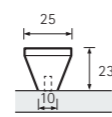

□
1	9 113 699	50
2	9 113 700	50