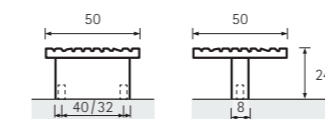

1. Bright chrome plated
2. Stainless steel look
3. Gold look

		☐
1	9 113 400	20
2	9 113 402	20
3	9 113 399	20