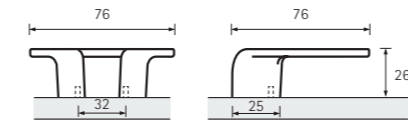

☐
1 9 097 900	25
2 9 097 899	25