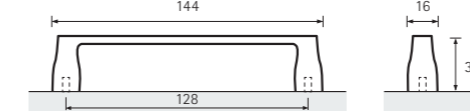

Getafe

1. Light brown leather
  Brushed stainless steel
2. Dark brown leather
  Brushed stainless steel
3. Black leather
  Brushed stainless steel

	↔	⊥	□
1	9 131 321	160	170 50
1	9 131 324	224	234 50
2	9 131 320	160	170 50
2	9 131 323	224	234 50
3	9 131 319	160	170 50
3	9 131 322	224	234 50

Gela

1. Light brown leather
2. Dark brown leather
3. Black leather

The attachment bases are sold separately - see page 48

	↔	□
1	9 113 645	100
2	9 113 646	100
3	9 113 647	100

Byzantia

1. Dark brown leather
  Brushed stainless-steel look
2. Patterned dark brown leather
  Brushed stainless steel look
3. Black leather
  Brushed stainless-steel look

	↔	⊥	□
1	9 070 143	128	188 40
1	9 070 148	160	220 40
2	9 070 144	128	188 40
2	9 070 149	160	220 40
3	9 070 142	128	188 40
3	9 070 147	160	220 40

Flavia

1. Matt nickel plated
2. Pewter look

	↔	□
1	0 115 293	50
2	0 115 292	50

Agna

Brown leather /
Brushed stainless-steel look

	□
9 113 451	50

Agliano

Brown leather /
Brushed stainless-steel look

	↔	⊥	□
9 113 453	96	110	30
9 113 454	128	142	30

Bevipo

Pewter look

	□
0 115 263	50

Dipo

Pewter look

	□
0 115 264	100