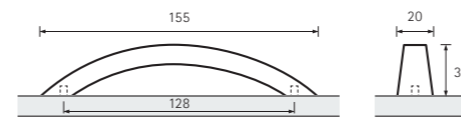

1. Brushed pewter look
2. Brushed antique brass look
3. Brushed antique bronze look

	☐
1	9 071 720 20
2	9 071 719 20
3	9 071 718 20