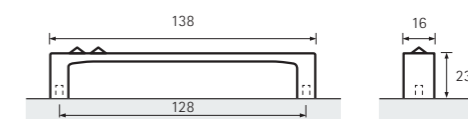

- Bright chrome plated

		☐
	9 113 703	50