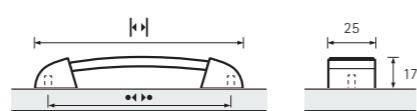

Agna

Brown leather /
Brushed stainless-steel look

	□
9 113 451	50

Agliano

Brown leather /
Brushed stainless-steel look

	↔	⊥	□
9 113 453	96	110	30
9 113 454	128	142	30

Bevipo

Pewter look