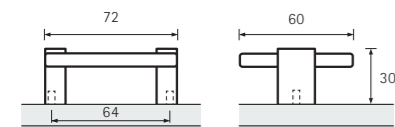

Lupia

Brushed stainless-steel look

		☐
	0 115 073	25

Itala

- 1. White clear acrylic/ Bright chrome plated

- 2. Patterned white acrylic/ Bright chrome plated

- 3. Black clear acrylic/ Bright chrome plated

		☐
1	9 113 549	64 25
1	9 113 545	192 15
2	9 113 546	192 15
3	9 113 548	64 25
3	9 113 544	192 15