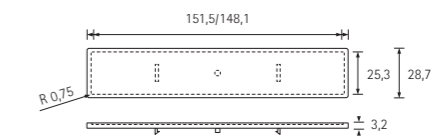

Touch-in modular
Trim panels (ABS) for laquer coating

1. ABS, uncoated

Touch-in modular
Trim panels for applying laminate

2. Bright chrome plated

3. Stainless steel look

1	9 086 695	25
2	9 086 697	25
3	9 086 696	25