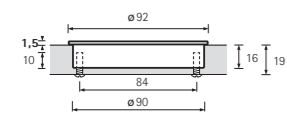

Touch-in, ready to install

1. Bright chrome plated

2. Brushed stainless-steel look

1	9 086 690	25
2	9 086 689	25

Touch-in, ready to install

1. Bright chrome plated

2. Brushed stainless-steel look

1	9 086 688	25
2	9 086 687	25