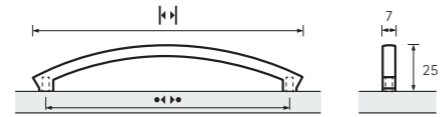

Opera

	→	←	□
9 113 675	96/128	135	50
9 113 678	160	200	25
9 113 681	192	232	25

Delia

	→	←	□
9 113 685	128	144	50
9 113 690	160	176	50

Saturnia

	□
9 113 712	50

Lodi

1. Bright chrome plated

2. Gold look

		□
1	9 113 699	50
2	9 113 700	50