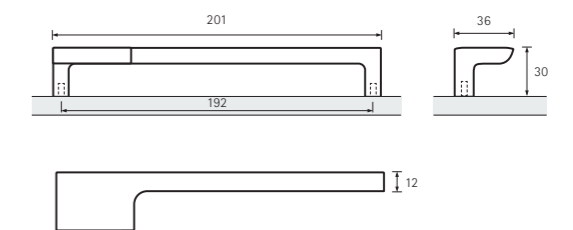

1. Bright chrome plated
2. Brushed stainless-steel look

		☐
1	9 105 746	25
2	9 105 747	25