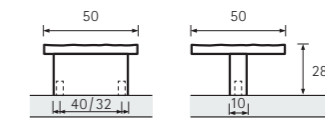

1. Bright chrome plated
2. Brushed stainless-steel look

		☐
1	9 113 397	20
2	9 113 396	20