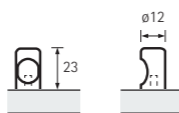

☐
1 9 112 583	50
2 9 112 590	50
3 9 112 588	50
4 9 114 036	50