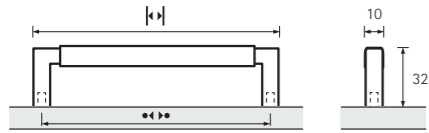

Brushed stainless steel look

	☐
9 112 619	50

Getafe

1. Light brown leather
Brushed stainless steel
2. Dark brown leather
Brushed stainless steel
3. Black leather
Brushed stainless steel

	↔	⊥	□
1	9 131 321	160	170 50
1	9 131 324	224	234 50
2	9 131 320	160	170 50
2	9 131 323	224	234 50
3	9 131 319	160	170 50
3	9 131 322	224	234 50