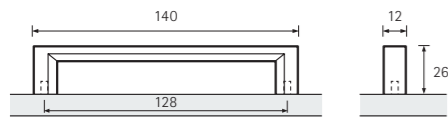

Opera

	→	←	□
9 113 675	96/128	135	50
9 113 678	160	200	25
9 113 681	192	232	25

Delia

	→	←	□
9 113 685	128	144	50
9 113 690	160	176	50

Saturnia

	□
9 113 712	50

Lodi

1. Bright chrome plated

2. Gold look

		□
1	9 113 699	50
2	9 113 700	50