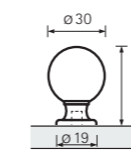

1. Bright chrome plated

2. Brushed stainless-steel look

		□
1	9 070 520	75
2	9 070 523	75