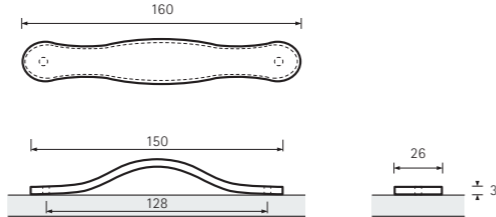

1. Light brown leather
2. Dark brown leather
3. Black leather

The attachment bases are sold separately - see page 48

	↔	□
1	9 113 645	100
2	9 113 646	100
3	9 113 647	100