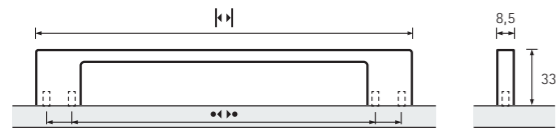

Opera

	→	←	□
9 113 675	96/128	135	50
9 113 678	160	200	25
9 113 681	192	232	25

Delia

	→	←	□
9 113 685	128	144	50
9 113 690	160	176	50

Saturnia

	□
9 113 712	50

Lodi

1. Bright chrome plated

2. Gold look

		□
1	9 113 699	50
2	9 113 700	50