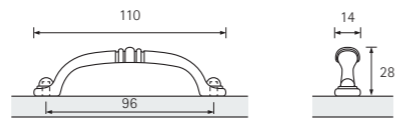

Dodona

1. Brushed stainless steel

		☐
1	9 070 693	50

Alberta

1. Stainless steel look
2. Antique brass look

		☐
1	9 113 181	50
2	9 113 179	50

Essa

1. Pewter look

2. Antique brass look

3. Antique copper look

4. Antique pewter look

		☐
1	9 113 222	50
2	9 113 221	50
3	9 113 223	50
4	9 113 220	50