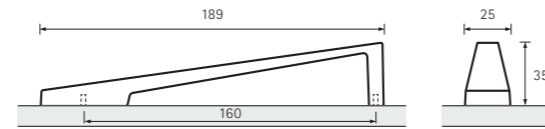

	→	↔	⊥
1	9 113 501		30
2	9 113 503		30
3	9 113 502		30

Rialto

1. Bright chrome plated
2. Brushed stainless-steel look

	→	↔	⊥
1	9 097 953		25
2	9 097 950		25

Velitra

Brushed stainless-steel look

	→	↔	⊥
	0 115 018		50