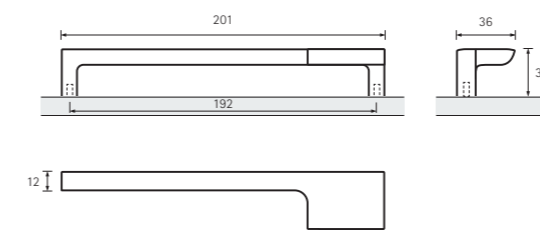

1. Bright chrome plated
2. Brushed stainless-steel look

		☐
1	9 105 742	25
2	9 105 743	25