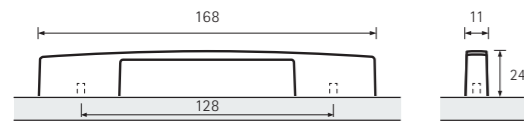

1. Bright chrome plated
2. Matt chrome plated
3. Brushed stainless-steel look

	→	↔	⊥
1	9 113 501		30
2	9 113 503		30
3	9 113 502		30