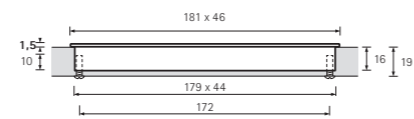

Touch-in, modular

1. Bright chrome plated

2. Brushed stainless-steel look

1	9 086 694	25
2	9 086 693	25

Touch-in, modular

1. Bright chrome plated

2. Brushed stainless-steel look

1	9 086 692	25
2	9 086 691	25