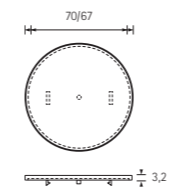

Touch-in modular
Trim panels (ABS) for laquer coating

1. ABS, uncoated

Touch-in modular
Trim panels for applying laminate

2. Bright chrome plated

3. Stainless steel look

1	9 086 698	25
2	9 086 702	25
3	9 086 701	25