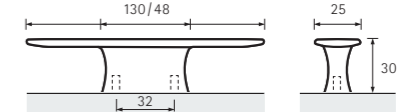

Brushed stainless-steel look

		☐
	0 115 073	25