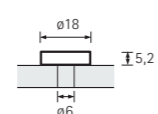

W	H
1	9 113 651	200
2	9 113 652	200
3	9 113 653	200
4	9 113 654	200