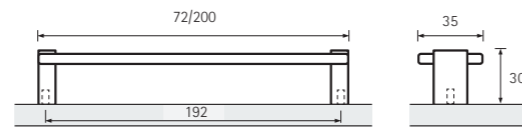

Lupia

Brushed stainless-steel look

		☐
	0 115 073	25

Itala

- 1. White clear acrylic/ Bright chrome plated

- 2. Patterned white acrylic/ Bright chrome plated

- 3. Black clear acrylic/ Bright chrome plated

		☐
1	9 113 549	64 25
1	9 113 545	192 15
2	9 113 546	192 15
3	9 113 548	64 25
3	9 113 544	192 15