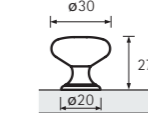

1. Bright chrome plated
2. Matt chrome plated

3. Matt nickel plated
4. Brushed stainless-steel look

	☐
1 9 112 583	50
2 9 112 590	50
3 9 112 588	50
4 9 114 036	50

Cirpi

1. White
2. Bright chrome plated

3. Matt chrome plated
4. Matt nickel plated