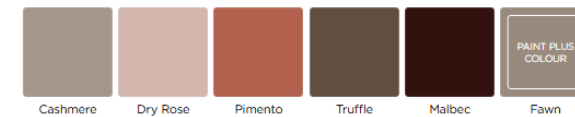

Crathorne

20mm thick Ash frame MDF centre 5-piece Shaker door
matt painted finish

Services

A versatile colour palette

NEUTRALS

GREYS

WARM NEUTRALS

OLIVE GREENS