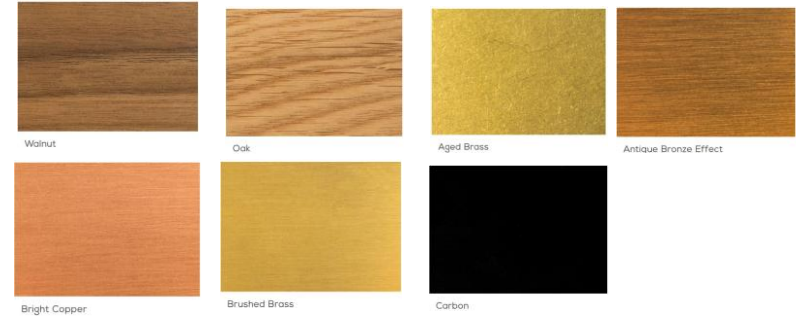

# Outline Porter

18mm MDF Slab door in matt or gloss finishes with integrated handle